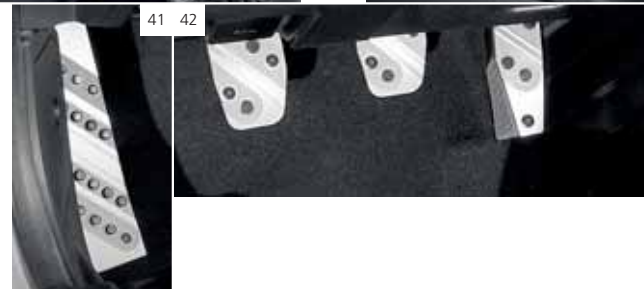

33 Shift plate ring, piano black
£69.95

33 Gear knob, piano black with illuminated
gear shift display
£99.95

33 Gear knob, piano black without illuminated
gear shift display
£49.95

34 Gear knob, brushed aluminium finish with
illuminated gear shift display
£99.95

34 Gear knob, brushed aluminium finish without
illuminated gear shift display
£49.95

33 34

35 36

37 38

39 40

35 Handbrake lever, piano black
£49.95

36 Speaker bezel, piano black
£69.95

37 Handbrake lever, brushed aluminium finish
£49.95

38 Speaker bezel, brushed aluminium finish
£69.95

39 Gear knob, wood finish
£54.95

40 Handbrake lever, wood finish
£59.95

41 Aluminium foot rest
£49.95

42 Aluminium pedal set
£84.95

41 42

Interior

Why stop at the dashboard, when you can also choose from these specially designed interior accessories. Be it for your handbrake lever, your gear knob or the pedal set, they will add refinement and luxury to the interior.