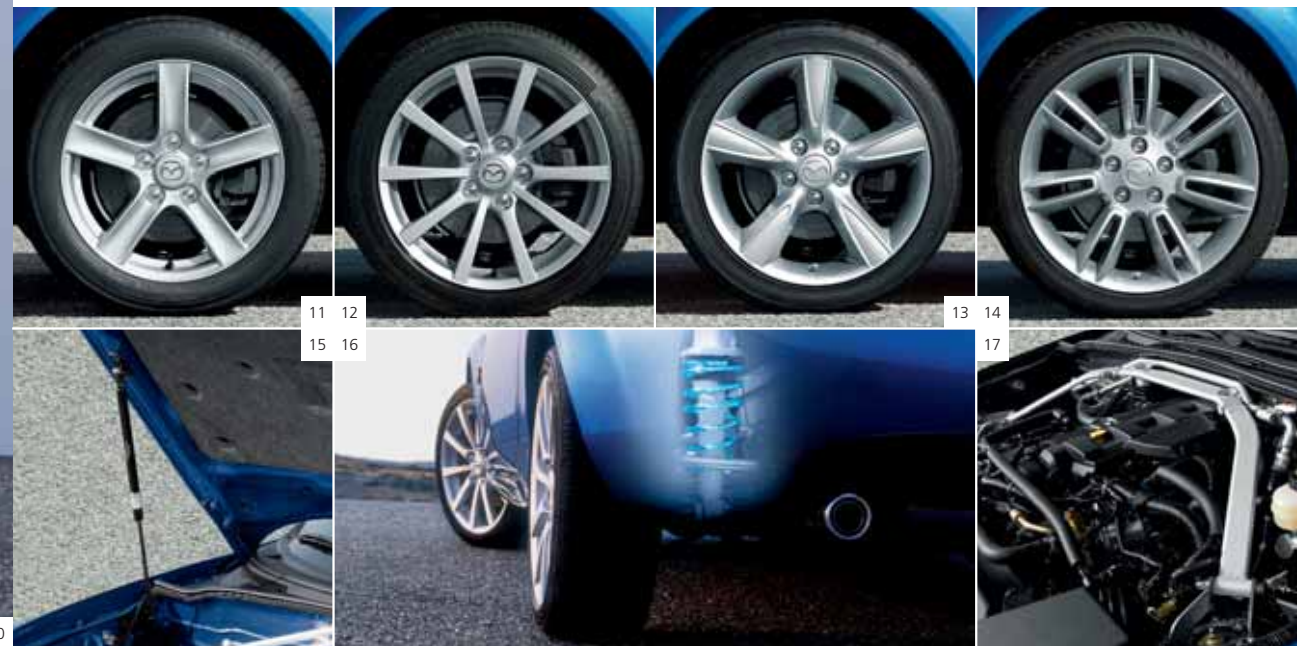

10

11 12
15 16

13 14
17

Styling

Personalise your Mazda MX-5 with these carefully selected accessories that will add an extra sporting dimension to your driving experience. They include distinctive alloy wheel designs in 16", 17" and 18" sizes to a lowering suspension kit by Eibach.